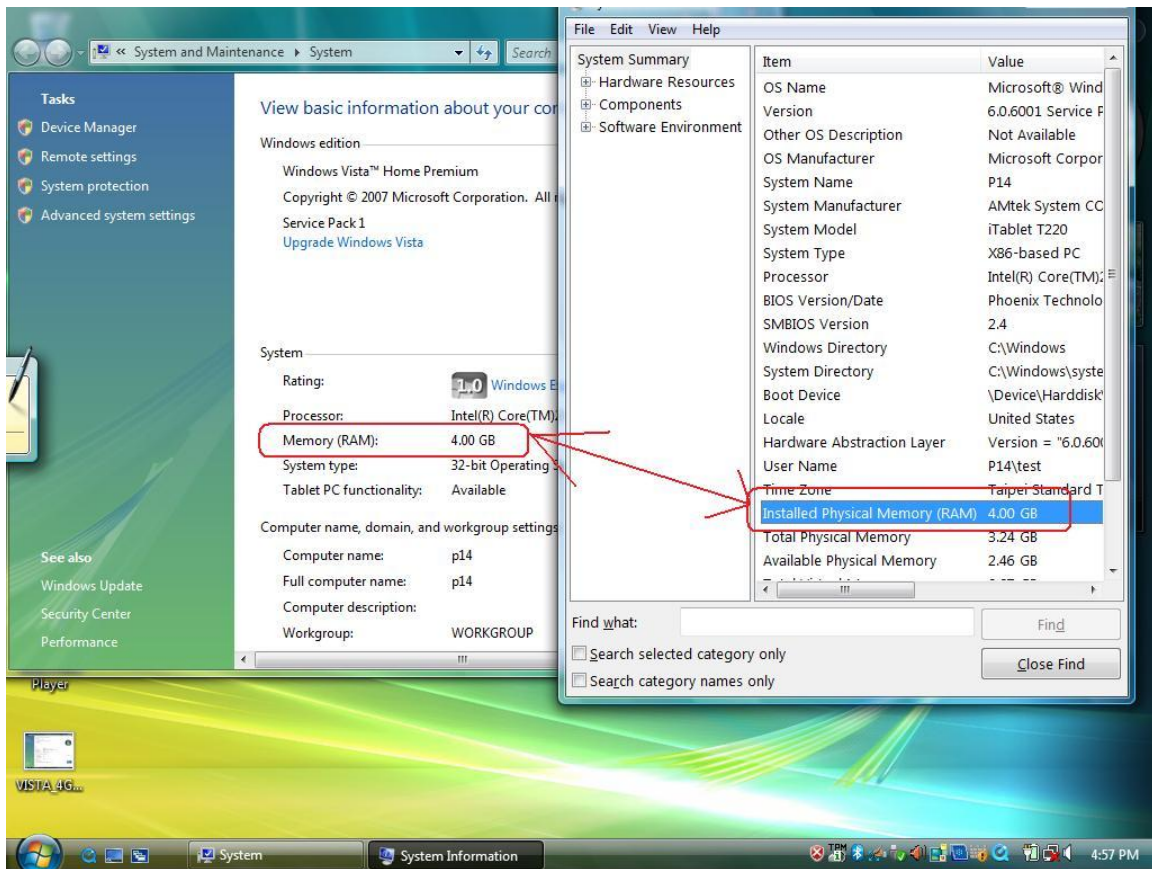

Improved method

Please upgrade OS version to VISTA or WINDOWS7 (Best is WINDOWS7),
You will see size of phicycal memory showing 4GB at system information center.

In VISTA,