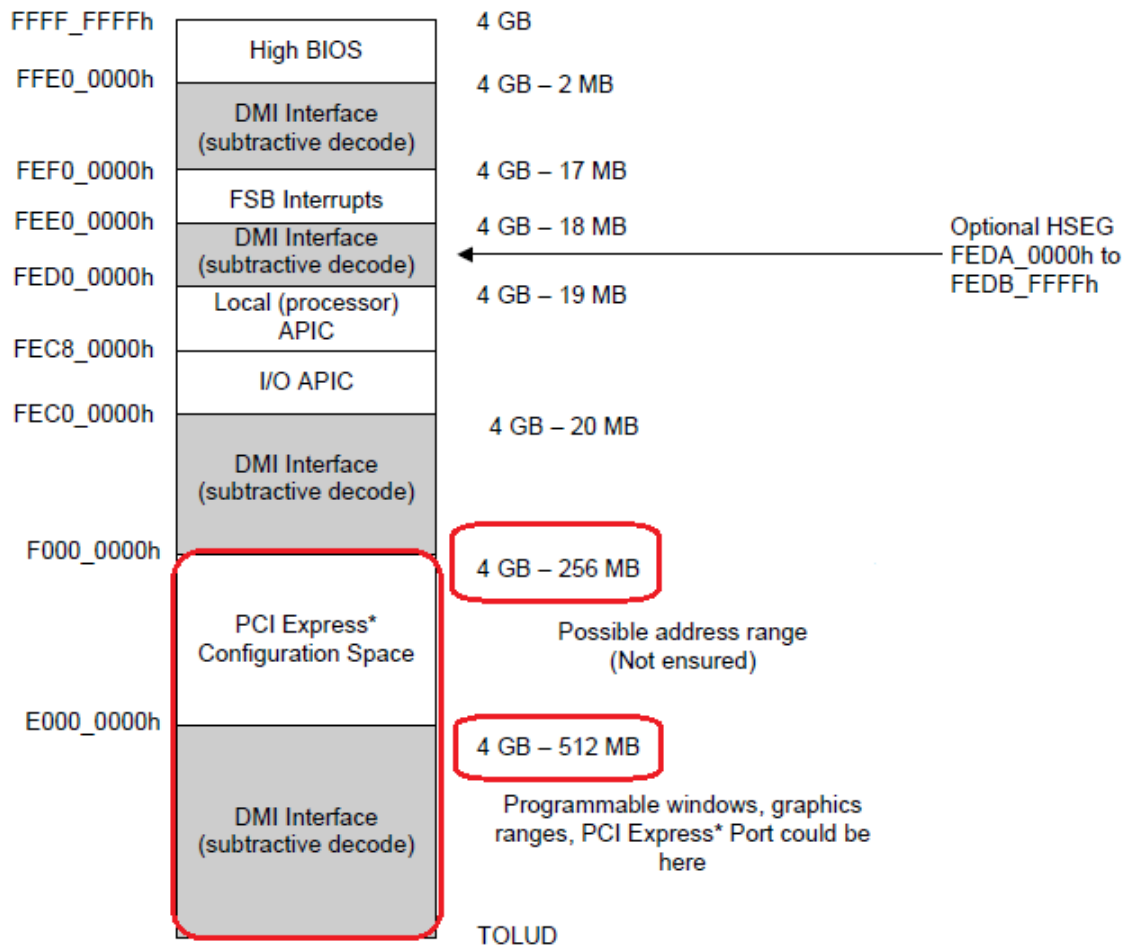

# Why my 4GB RAM size became to 3.24GB?

## Phenomenon

Please see general information shows 3.24GB for RAM,

This let user cause confusing information that why my 4G RAM modules only shows 3.24GB.

## Cause

Please see above explained via diagram, in Intel chipset including MMIO which High BIOS、DMI interface、FSB interrupts、APIC、PCI Express address. These are needed for system to do basic operation and distribute memory address for that.

CPU will distribute PCI Express configuration and DMI interface memory hole remapping about 0.75GB(256MB plus 512MB).